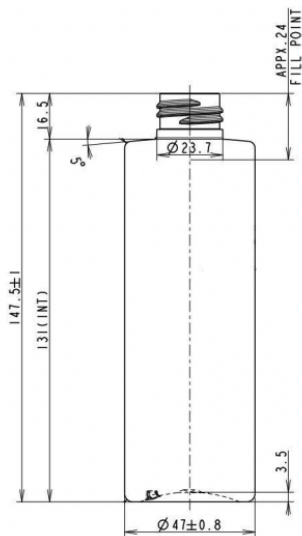

Cylinder 200

General info

Item no. (SKU):	LS1100718110
Family / Range:	Cylinder
Capacity:	200ml
Neck:	24/410
Weight:	20
Shape:	Round
Material:	PET
Colour:	All Colours Available
Print Areas:	
Country of Origin:	Lithuania

Packaging Info

Packed in Boxes

Box Dimensions (mm):	594 x 394 x 448
Quantity per box (pcs):	290
Boxes per pallet (pcs):	20
Quantity per pallet (pcs):	5800
Net weight (kg):	128
Gross weight (kg):	150
Pallet height (mm):	2400

Packed in PE bags on trays (Full pallet)

Tray dimensions (mm):	1200 x 800 x 50
Quantity per tray (pcs):	466
Quantity per PE bag (pcs):	216
PE bags per tray (pcs):	2
Trays per pallet (pcs):	15
Quantity per pallet (pcs):	6990
Net weight (kg):	154
Gross weight (kg):	170
Pallet height (mm):	2400